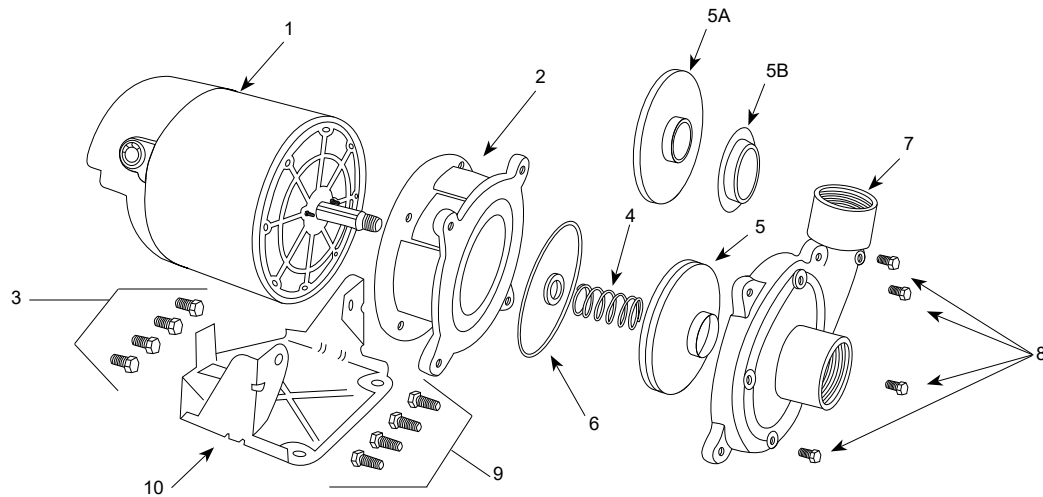

CENTRIFUGAL PUMP REPAIR PARTS CJ103 SERIES (For Pricing Refer To Repair Parts Price List)

		HP	1/3	1/2	3/4	1	1-1/2	3**
		STAGE	1	1	1	1	1	1
ITEM	SINGLE PHASE BRASS IMPELLER	MODEL NO.	CJ103031	CJ103051	CJ103071	CJ103101	CJ103151	CJ103201
	THREE PHASE BRASS IMPELLER			CJ103053	CJ103073	CJ103103	CJ103153	CJ103203
	SINGLE PHASE PLASTIC IMPELLER		CJ103P031	CJ103P051	CJ103P071	CJ103P101	CJ103P151	CJ103P201
	THREE PHASE PLASTIC IMPELLER			CJ103P053	CJ103P073	CJ103P103	CJ103P153	CJ103P203
	DESCRIPTION	PART NO.	QTY.					
1	Motor, Nema J - 1PH Feb 1, 2020 and later		98J103	98J105	98J107	98J610***	98J615***	98J630***
1	Motor, Nema J - 1PH Jan 30, 2020 and earlier		98J103	98J105	98J107	98J110	98J115	98J120
1	Motor, Nema J - 3PH Jan 30, 2020 and earlier	021301R	—	98J305	98J307	98J310	98J315	98J320
	Motor Access Cover	021302	1	1	1	1	1	1
	Screws, Access Cover		2	2	2	2	2	2
‡	Slinger Washer	126905	1	1	1	1	1	1
2	Mounting Ring	134107	1	1	1	1	1	1
3	Hex Hd. Cap Screws 3/8 x 3/4"	*	4	4	4	4	4	4
4	Seal, Rotary w/Spring	131100	1	1	1	1	1	1
5	Impeller - Brass		130403	126900	127805	127804	127806	127848
5A	Impeller - Plastic		133426	139222	021280	135248	021279	N/A
5B	Clearance Ring		N/A	138138	134240	134240	134240	N/A
6	Ring, Square Cut †	132583	1	1	1	1	1	1
7	Body Assembly - Brass Impeller		127870	127870	127780	127780	127780	127780
	Body Assembly - Plastic Impeller	021439	1	1	1	1	1	N/A
‡	Suction Clearance Ring-Brass		127869A	127869A	N/A	N/A	N/A	N/A
8	Pipe Plugs, 1/8" NPT	*	4	4	4	4	4	4
9	Hex Hd. Cap Screws 3/8 x 1"	*	4	4	4	4	4	4
10	Base	125855	1	1	1	1	1	1

(*) Standard hardware item
(‡) Not shown
(†) For pumps with paper gasket, replace with part number 127782
(Δ) Kit Includes: Access Cover, Screws & Wiring Diagrams
(**) 2HP Jan 30, 2020 and earlier
(***) 230V only