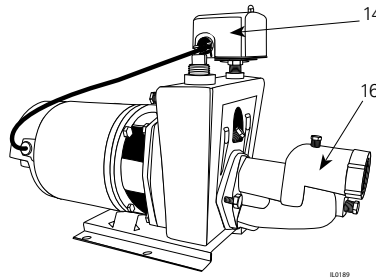

## CONVERTIBLE and SHALLOW WELL JET PUMP REPAIR PARTS "CPJ" and "CPJS" SERIES (For Pricing Refer To Repair Parts Price List)

SERVICE KIT FOR JET PUMPS	
MODEL NO	SERVICE KIT FOR:
148143	1/3HP, CPJ Jet Pumps
148141	1/2HP, CPJ & CPH Jet Pumps
148140	3/4HP, CPJ & CPH Jet Pumps
023705	1HP, CPJ & CPH Jet Pumps and VPH10
<b>KIT CONTAINS</b> Impeller, Diffuser, Rotary Seal, Square Cut Ring, Diffuser Rubber	

**"CPJ" Convertible**  
3/4 to 1-1/2 HP

**"CPJS" Shallow Well**  
1/3 to 1/2 HP

**"CPJS" Shallow Well**  
3/4 to 1-1/2 HP

ITEM	HORSEPOWER	PART NO.	1/3	1/2	3/4	1	1-1/2
	MODEL NO.: "CPJ" Convertible "CPJS" Shallow Well		CPJ03	CPJ05 CPJ05B	CPJ07 CPJ07B	CPJ10 CPJ10B	CPJ15
	DESCRIPTION		CPJ03S CPJ03SB	CPJ05S CPJ05SB	CPJ07S CPJ07SB	CPJ10S CPJ10SB	CPJ15S
		QTY					
1	Motor, Nema J (Thd)	021301R 021302	98J103	98J105	98J107	98J110	98J115
	Motor Cover w/Screws		1	1	1	1	1
	Screws, Cover Motor Lead Wire		2 136135A	2 136135A	2 136135A	2 136135A	2 136136A
2	Mounting Ring	*	135314	135314	136137	136137	136137
3	Hex Hd. Cap Screws 3/8 x 3/4"		8	8	8	8	8
4	Ring, Square Cut	131100	132583	132583	132429	132429	132429
	Seal, Rotary w/Spring		1	1	1	1	1
	Impeller		139348††	139349††	134137	134138	132417
7	Diffuser		132424	132424	132425‡	132425‡	132464
8	Rubber, Diffuser	132428	1	1	1	1	1
9	Pump Body		132582	132582	132418	132418	132418
10	Plug, Priming	*	3/4" NPT	3/4" NPT	1" NPT	1" NPT	1" NPT
11	Base	132430A	1	1	1	1	1
12	Hex Hd. Cap Screws 3/8 x 1/2"	*	2	2	2	2	2
13	Control Valve "CPJ"		124330	124330	132446	132446	133383
14	Plug w/Gasket "CPJS"		128794	128794	-	-	-
15	Pressure Switch		132527	132527	132527	132527	132527
16	Shallow Well Ejector Package	132404 130969	SW03E-1626	SW05E-1630	SW07E-1432	SW10E-1334	SW15E-1238
	Ejector Gasket Pkg. w/Bolts		1	1	1	1	1
	Ejector Gasket		1	1	1	1	1

(\*) Standard Hardware Item  
(†) Not Shown  
(††) Impeller w/ 138138 Seal Ring  
(‡) Diffuser w/ 134240 Insert