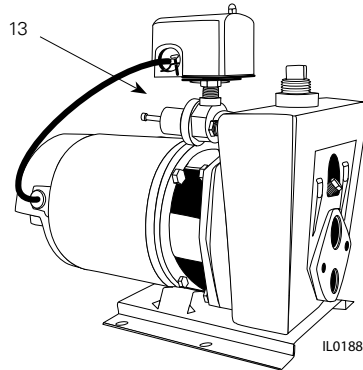

## CONVERTIBLE and SHALLOW WELL JET PUMP REPAIR PARTS "CPJ" and "CPJS" SERIES (For Pricing Refer To Repair Parts Price List)

SERVICE KIT FOR JET PUMPS	
MODEL NO	SERVICE KIT FOR:
148143	1/3HP, CPJ Jet Pumps
148141	1/2HP, CPJ & CPH Jet Pumps
148140	3/4HP, CPJ & CPH Jet Pumps
023705	1HP, CPJ & CPH Jet Pumps and VPH10
<b>KIT CONTAINS</b> Impeller, Diffuser, Rotary Seal, Square Cut Ring, Diffuser Rubber	

**"CPJ" Convertible**  
3/4 to 1-1/2 HP

**"CPJS" Shallow Well**  
1/3 to 1/2 HP

**"CPJS" Shallow Well**  
3/4 to 1-1/2 HP

ITEM	HORSEPOWER	PART NO.	1/3	1/2	3/4	1	1-1/2
	MODEL NO.: "CPJ" Convertible "CPJS" Shallow Well		CPJ03	CPJ05 CPJ05B	CPJ07 CPJ07B	CPJ10 CPJ10B	CPJ15
	DESCRIPTION		CPJ03S CPJ03SB	CPJ05S CPJ05SB	CPJ07S CPJ07SB	CPJ10S CPJ10SB	CPJ15S
		QTY					
1	Motor, Nema J (Thd)	021301R 021302	98J103	98J105	98J107	98J110	98J115
	Motor Cover w/Screws		1	1	1	1	1
	Screws, Cover Motor Lead Wire		2 136135A	2 136135A	2 136135A	2 136135A	2 136136A
2	Mounting Ring	*	135314	135314	136137	136137	136137
3	Hex Hd. Cap Screws 3/8 x 3/4"		8	8	8	8	8
4	Ring, Square Cut	131100	132583	132583	132429	132429	132429
	Seal, Rotary w/Spring		1	1	1	1	1
	Impeller		139348††	139349††	134137	134138	132417
7	Diffuser		132424	132424	132425‡	132425‡	132464
8	Rubber, Diffuser	132428	1	1	1	1	1
9	Pump Body		132582	132582	132418	132418	132418
10	Plug, Priming	*	3/4" NPT	3/4" NPT	1" NPT	1" NPT	1" NPT
11	Base	132430A	1	1	1	1	1
12	Hex Hd. Cap Screws 3/8 x 1/2"	*	2	2	2	2	2
13	Control Valve "CPJ"		124330	124330	132446	132446	133383
14	Plug w/Gasket "CPJS"		128794	128794	-	-	-
15	Pressure Switch		132527	132527	132527	132527	132527
16	Shallow Well Ejector Package	132404 130969	SW03E-1626	SW05E-1630	SW07E-1432	SW10E-1334	SW15E-1238
	Ejector Gasket Pkg. w/Bolts		1	1	1	1	1
	Ejector Gasket		1	1	1	1	1

(\*) Standard Hardware Item  
(†) Not Shown  
(††) Impeller w/ 138138 Seal Ring  
(‡) Diffuser w/ 134240 Insert