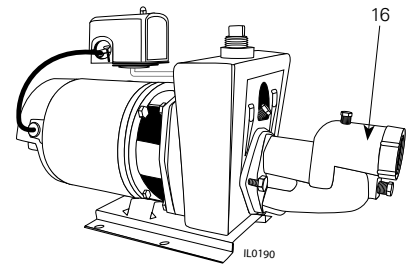

## CONVERTIBLE and SHALLOW WELL JET PUMP REPAIR PARTS "CPJ" and "CPJS" SERIES (For Pricing Refer To Repair Parts Price List)

SERVICE KIT FOR JET PUMPS	
MODEL NO	SERVICE KIT FOR:
148143	1/3HP, CPJ Jet Pumps
148141	1/2HP, CPJ & CPH Jet Pumps
148140	3/4HP, CPJ & CPH Jet Pumps
023705	1HP, CPJ & CPH Jet Pumps and VPH10
<b>KIT CONTAINS</b> Impeller, Diffuser, Rotary Seal, Square Cut Ring, Diffuser Rubber	

**"CPJ" Convertible**  
3/4 to 1-1/2 HP

**"CPJS" Shallow Well**  
1/3 to 1/2 HP

**"CPJS" Shallow Well**  
3/4 to 1-1/2 HP

ITEM	HORSEPOWER	PART NO.	1/3	1/2	3/4	1	1-1/2
	MODEL NO.: "CPJ" Convertible "CPJS" Shallow Well		CPJ03	CPJ05 CPJ05B	CPJ07 CPJ07B	CPJ10 CPJ10B	CPJ15
	DESCRIPTION		CPJ03S CPJ03SB	CPJ05S CPJ05SB	CPJ07S CPJ07SB	CPJ10S CPJ10SB	CPJ15S
		QTY					
1	Motor, Nema J (Thd)	021301R 021302	98J103	98J105	98J107	98J110	98J115
	Motor Cover w/Screws		1	1	1	1	1
	Screws, Cover Motor Lead Wire		2 136135A	2 136135A	2 136135A	2 136135A	2 136136A
2	Mounting Ring	*	135314	135314	136137	136137	136137
3	Hex Hd. Cap Screws 3/8 x 3/4"		8	8	8	8	8
4	Ring, Square Cut	131100	132583	132583	132429	132429	132429
	Seal, Rotary w/Spring		1	1	1	1	1
	Impeller		139348††	139349††	134137	134138	132417
7	Diffuser		132424	132424	132425‡	132425‡	132464
8	Rubber, Diffuser	132428	1	1	1	1	1
9	Pump Body		132582	132582	132418	132418	132418
10	Plug, Priming	*	3/4" NPT	3/4" NPT	1" NPT	1" NPT	1" NPT
11	Base	132430A	1	1	1	1	1
12	Hex Hd. Cap Screws 3/8 x 1/2"	*	2	2	2	2	2
13	Control Valve "CPJ"		124330	124330	132446	132446	133383
14	Plug w/Gasket "CPJS"		128794	128794	-	-	-
15	Pressure Switch		132527	132527	132527	132527	132527
16	Shallow Well Ejector Package	132404 130969	SW03E-1626	SW05E-1630	SW07E-1432	SW10E-1334	SW15E-1238
	Ejector Gasket Pkg. w/Bolts		1	1	1	1	1
	Ejector Gasket		1	1	1	1	1

(\*) Standard Hardware Item  
(†) Not Shown  
(††) Impeller w/ 138138 Seal Ring  
(‡) Diffuser w/ 134240 Insert