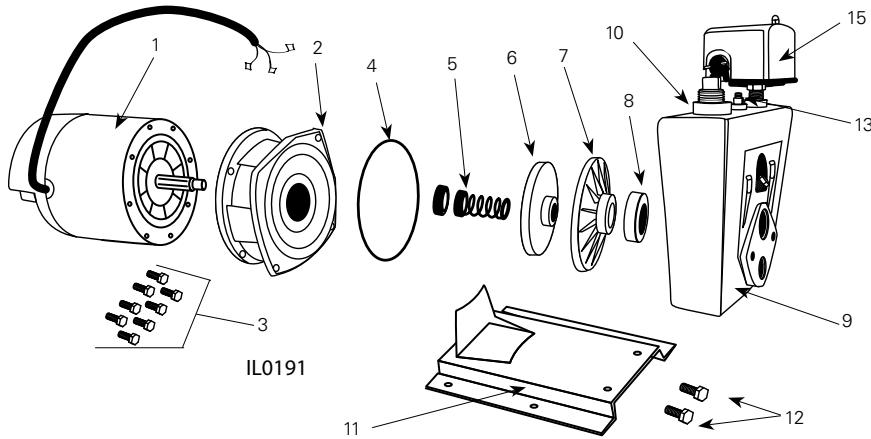

## CONVERTIBLE and SHALLOW WELL JET PUMP REPAIR PARTS "CPJ" and "CPJS" SERIES (For Pricing Refer To Repair Parts Price List)

SERVICE KIT FOR JET PUMPS	
MODEL NO	SERVICE KIT FOR:
148143	1/3HP, CPJ Jet Pumps
148141	1/2HP, CPJ & CPH Jet Pumps
148140	3/4HP, CPJ & CPH Jet Pumps
023705	1HP, CPJ & CPH Jet Pumps and VPH10
<b>KIT CONTAINS</b> Impeller, Diffuser, Rotary Seal, Square Cut Ring, Diffuser Rubber	

**"CPJ" Convertible**  
3/4 to 1-1/2 HP

**"CPJS" Shallow Well**  
1/3 to 1/2 HP

**"CPJS" Shallow Well**  
3/4 to 1-1/2 HP

ITEM	HORSEPOWER	PART NO.	1/3	1/2	3/4	1	1-1/2
	MODEL NO.: "CPJ" Convertible "CPJS" Shallow Well		CPJ03	CPJ05 CPJ05B	CPJ07 CPJ07B	CPJ10 CPJ10B	CPJ15
	DESCRIPTION		CPJ03S CPJ03SB	CPJ05S CPJ05SB	CPJ07S CPJ07SB	CPJ10S CPJ10SB	CPJ15S
		QTY					
1	Motor, Nema J (Thd)	021301R 021302	98J103	98J105	98J107	98J110	98J115
	Motor Cover w/Screws		1	1	1	1	1
	Screws, Cover Motor Lead Wire		2 136135A	2 136135A	2 136135A	2 136135A	2 136136A
2	Mounting Ring	*	135314	135314	136137	136137	136137
3	Hex Hd. Cap Screws 3/8 x 3/4"		8	8	8	8	8
4	Ring, Square Cut	131100	132583	132583	132429	132429	132429
	Seal, Rotary w/Spring		1	1	1	1	1
	Impeller		139348††	139349††	134137	134138	132417
7	Diffuser		132424	132424	132425‡	132425‡	132464
8	Rubber, Diffuser	132428	1	1	1	1	1
9	Pump Body		132582	132582	132418	132418	132418
10	Plug, Priming	*	3/4" NPT	3/4" NPT	1" NPT	1" NPT	1" NPT
11	Base	132430A	1	1	1	1	1
12	Hex Hd. Cap Screws 3/8 x 1/2"	*	2	2	2	2	2
13	Control Valve "CPJ"		124330	124330	132446	132446	133383
14	Plug w/Gasket "CPJS"		128794	128794	-	-	-
15	Pressure Switch		132527	132527	132527	132527	132527
16	Shallow Well Ejector Package	132404 130969	SW03E-1626	SW05E-1630	SW07E-1432	SW10E-1334	SW15E-1238
	Ejector Gasket Pkg. w/Bolts		1	1	1	1	1
	Ejector Gasket		1	1	1	1	1

(\*) Standard Hardware Item  
(†) Not Shown  
(††) Impeller w/ 138138 Seal Ring  
(‡) Diffuser w/ 134240 Insert