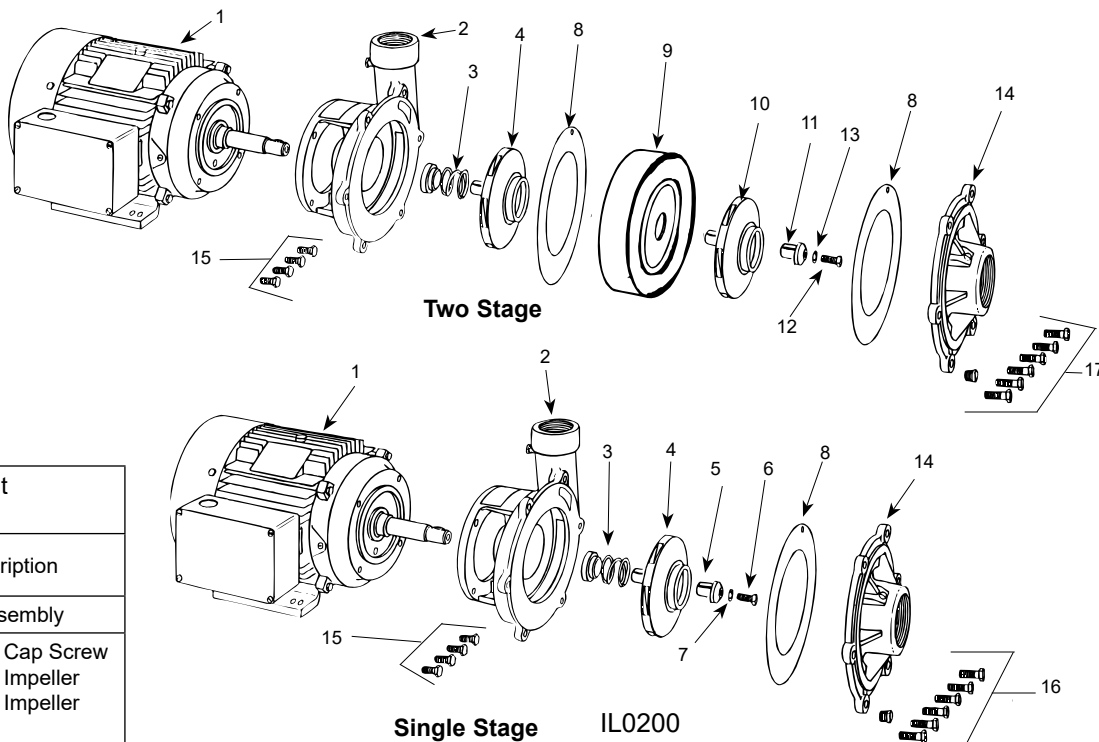

CENTRIFUGAL PUMP REPAIR PARTS "C22000" SERIES (For Pricing Refer To Repair Parts Price List)

021434 Repair Kit Kit Includes:		
Qty.	Item No.	Part No. & Description
1	3	136559 Seal Assembly
1	•	136576 O-Ring, Cap Screw
1		136572 O-Ring, Impeller
1		136569 O-Ring, Impeller
2	8	124638 Gasket

Product may not be exactly as shown.

ITEM	DESCRIPTION	HORSEPOWER		STAGE		SINGLE PHASE		THREE PHASE		
		3	5	1	1	2	2	—	—	
		C22131	C22151	C22231	C22251	C22233	C22253	C22273	—	
		C22133	C22153	C22233	C22253	C22253	C22253	C22273	—	
DESCRIPTION		PART NUMBER								
1	Motor — 1 Phase	134962	134963	134962	134963	—	—	—	—	
1	Motor — 3 Phase	134965	134966	134965	134966	134967	134967	134967	134967	
2	Mounting Ring	136556	136556	136556	136556	136556	136556	136556	136556	
3	Seal Assembly	136559	136559	136559	136559	136559	136559	136559	136559	
•	Key 3/16 x 27/32"	136560	136560	—	—	—	—	—	—	
•	Key 3/16 x 2-1/32"	—	—	134977	134977	134977	134977	134977	134977	
4	Impeller	136561	136562	136563	136565	136567	136567	136567	136567	
•	O-Ring, Impeller	136569	136569	136569	136569	136569	136569	136569	136569	
5	Retainer, Impeller	N/A	N/A	—	—	—	—	—	—	
6	Cap Screw 1" Long	136573	136573	—	—	—	—	—	—	
•	O-Ring, Cap Screw	136576	136576	—	—	—	—	—	—	
7	Lock Washer 3/8" S.S.	120649	120649	—	—	—	—	—	—	
8	Gasket	124638 (1)	124638 (1)	124638 (2)	124638 (2)	124638 (2)	124638 (2)	124638 (2)	124638 (2)	
9	Intermediate Stage w/Clearance Ring	—	—	136578	136578	136578	136578	136578	136578	
•	Clearance Ring - Large	—	—	125176	125176	125176	125176	125176	125176	
•	Clearance Ring - Small	—	—	136577	136577	136577	136577	136577	136577	
10	Impeller (Front)	—	—	136564	136566	136568	136568	136568	136568	
11	Retainer, Impeller	—	—	136571	136571	136571	136571	136571	136571	
•	O-Ring, Impeller	—	—	136572	136572	136572	136572	136572	136572	
12	Cap Screws 2-1/4" Long	—	—	136575	136575	136575	136575	136575	136575	
•	O-Ring, Cap Screw	—	—	136576	136576	136576	136576	136576	136576	
13	Lock Washer 3/8" S.S.	—	—	120649	120649	120649	120649	120649	120649	
14	Suction Flange Assembly w/Clearance Ring	023089	023089	023089	023089	023089	023089	023089	023089	
•	Clearance Ring	125176	125176	125176	125176	125176	125176	125176	125176	
•	Pipe Plug 1/4" NPT	* (4)	* (4)	* (5)	* (5)	* (5)	* (5)	* (5)	* (5)	
15	Hex Hd. Cap Screws 3/8 x 1"	* (4)	* (4)	* (4)	* (4)	* (4)	* (4)	* (4)	* (4)	
16	Hex Hd. Cap Screws 3/8 x 1-1/4"	* (6)	* (6)	—	—	—	—	—	—	
17	Hex Hd. Cap Screws 3/8 x 3-1/4"	—	—	* (6)	* (6)	* (6)	* (6)	* (6)	* (6)	

(*) Standard hardware item
(•) Not shown
N/A Not available